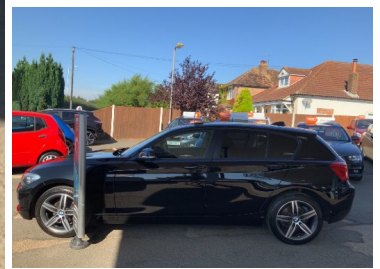

AutoTrader

Highly Rated

FOR OUR
CUSTOMER
SERVICE 2020

Engine: Diesel
Body: Hatchback
Gearbox: Manual
Capacity: 1995cc
Colour: Black
Mileage: 56,000
CO²: 109g/km
MPG: 68.9mpg
Top Speed: 132mph
BHP: 148bhp
Insurance Grp: 19E

Kent Car Centre
 40-42 London Road,
 Newington,
 Sittingbourne
 Kent, ME9 7NR

17" ALLOYS	BMW NAVIGATION SYSTEM
BMW TELESERVICES	DAB DIGITAL RADIO
DTC - DYNAMIC TRACTION CONTROL	DAYTIME RUNNING LIGHTS
FRONT FOG LAMPS	EXTENDED STORAGE
HEATED WINDSCREEN WASHER JETS	HALOGEN HEADLIGHTS
'LIGHTS ON' REMINDER WARNING BUZZER	PERSONAL PROFILE
OIL LEVEL INDICATOR	RAIN SENSOR
ON BOARD DIAGNOSTICS	BRAKE FORCE DISPLAY
SERVICE INTERVAL INDICATOR	ENGINE START/STOP BUTTON
DIESEL PARTICULATE FILTER	ON BOARD COMPUTER
AUXILIARY POINT FOR AUXILIARY DEVICES	OUTSIDE TEMPERATURE DISPLAY
BODY COLOUR BUMPERS	SPEED LIMITER
DARK CHROME EXHAUST TAILPIPE	DRIVE PERFORMANCE CONTROL
ELECTRIC REAR WINDOWS	BMW PROFESSIONAL RADIO WITH CD PLAYER
FOLLOW ME HOME HEADLIGHTS	BODY COLOUR DOOR HANDLES
HEATED DOOR MIRRORS	ELECTRIC FRONT WINDOWS + ONE TOUCH + ANTI-PINCH
	ELECTRICALLY ADJUSTABLE DOOR MIRRORS
	GREEN TINTED HEAT INSULATING GLASS
	HIGH GLOSS BLACK KIDNEY GRILLE