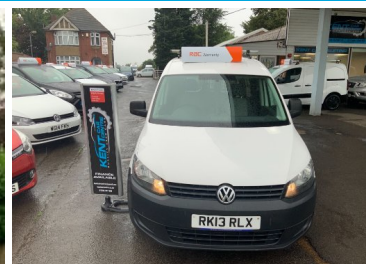

2013(13) Volkswagen Caddy 1.6 TDI 75PS Van

£7,745

**Engine:** Diesel  
**Body:** Panel Van  
**Gearbox:** Manual  
**Capacity:** 1598cc  
**Colour:** White  
**Mileage:** 74,000  
**CO<sup>2</sup>:** 147g/km  
**MPG:** 49.6mpg  
**Top Speed:** 93mph  
**BHP:** 74bhp

**Kent Car Centre**  
 40-42 London Road,  
 Newington,  
 Sittingbourne  
 Kent, ME9 7NR

15" STEEL  
 DIMMABLE INSTRUMENT ILLUMINATION  
 REAR DOOR INTERIOR RELEASE LEVER  
 VARIABLE PAS  
 2 SPEED VARIABLE INTERMITTENT/DELAY FRONT WIPERS + WASH  
 ASPHERICAL DRIVERS DOOR MIRROR  
 HEAT REFLECTIVE GLASS  
 2 REAR INTERIOR LIGHTS, SWITCHABLE BY DOOR  
 4 DRINKS HOLDERS AND STORAGE COMPARTMENT IN CENTRE CONSOLE  
 GRAB HANDLES ON ROOF FRAME  
 HEIGHT ADJUSTABLE HEAD RESTRAINTS  
 INTERIOR LIGHT IN HEADLINING